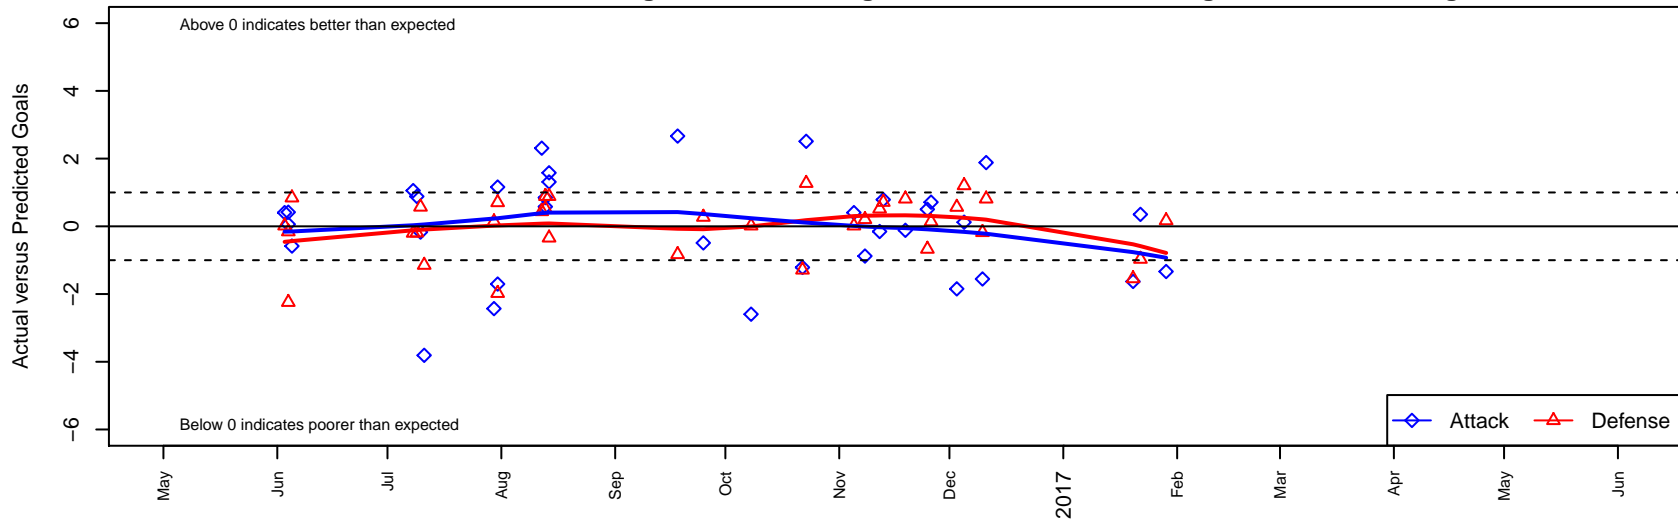

Crossfire Premier A B98

Crossfire Premier SC
 Redmond, WA
 B98 total strength=1983
 attack=69.56 defense=52.46
 fall league = RCL B98 Div 1
 notes= Simonyi 2015

alt names used:
 CROSSFIRE PREMIER B98/99 A (WA)
 Crossfire Premier B98/99 A
 CROSSFIRE PREMIER B98/99 A (WA)
 CROSSFIRE PREMIER BU18 A GORES (WA)
 CROSSFIRE PREMIER B98/99 A (WA)
 Crossfire Premier B98/99 A

Venues played:
 2016 Showcase of Champions U18 Diamond L
 2016 Nike Crossfire Challenge Super Group U'
 2016 Surf Cup Super White U19
 2016 REDAPT Cup Gold U19
 2016 RCL B98 Div 1
 2016 Surf College Showcase Black U19
 2016 WYS Championship B98

Crossfire Premier A B98
 Dots are actual minus expected GF (blue circles) and GA (red triangles).
 Blue line is smoothed change in attack strength. Red is smoothed change in defense strength.

**attack and defense variance (black dot)
relative to other teams
and top 10 in region**