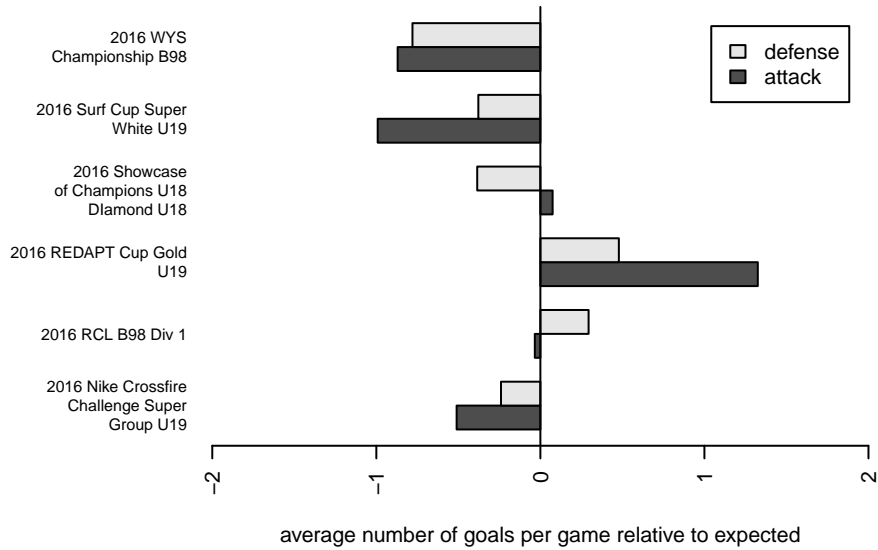

Performance relative to 13 month average