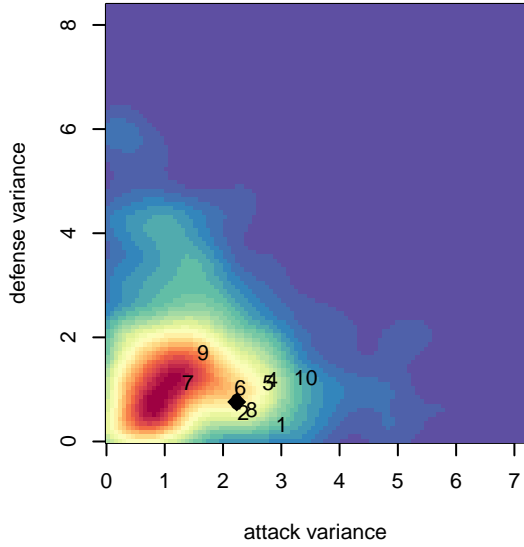

Crossfire Premier A B98

Crossfire Premier SC
 Redmond, WA
 B98 total strength=1983
 attack=69.56 defense=52.46
 fall league = RCL B98 Div 1
 notes= Simonyi 2015

alt names used:
 CROSSFIRE PREMIER B98/99 A (WA)
 Crossfire Premier B98/99 A
 CROSSFIRE PREMIER B98/99 A (WA)
 CROSSFIRE PREMIER BU18 A GORES (WA)
 CROSSFIRE PREMIER B98/99 A (WA)
 Crossfire Premier B98/99 A

Crossfire Premier A B98
 Dots are actual minus expected GF (blue circles) and GA (red triangles).
 Blue line is smoothed change in attack strength. Red is smoothed change in defense strength.

**attack and defense variance (black dot)
relative to other teams
and top 10 in region**