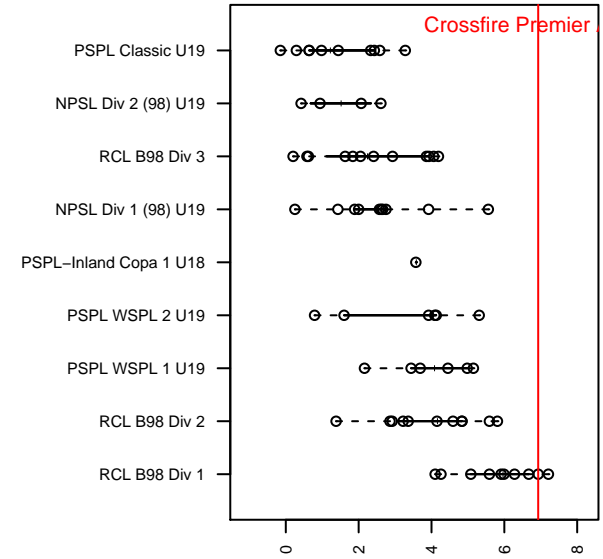

**attack and defense rating
relative to others at age
and all opponents in last 13 months**