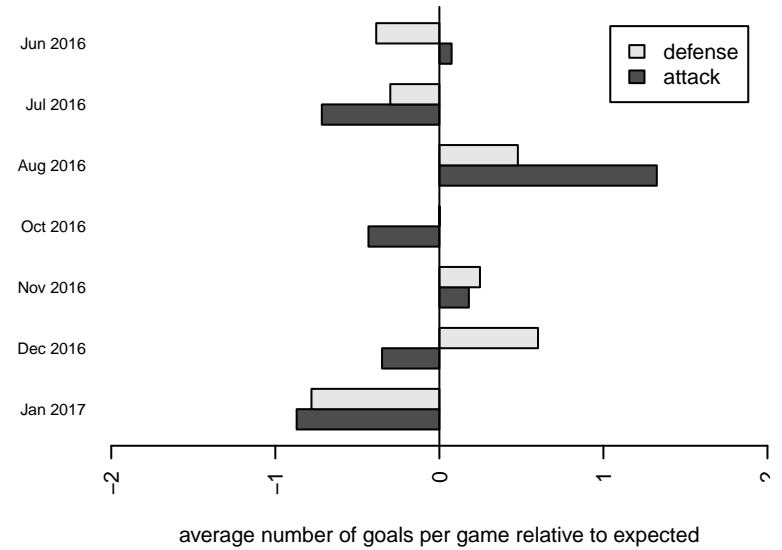

Performance relative to 13 month average