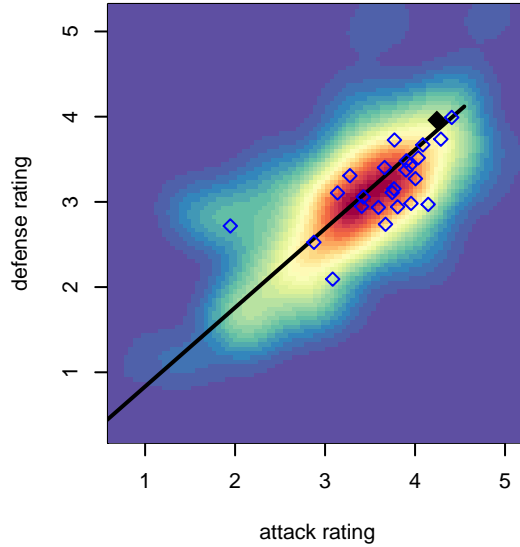

**attack and defense rating
relative to others at age
and all opponents in last 13 months**